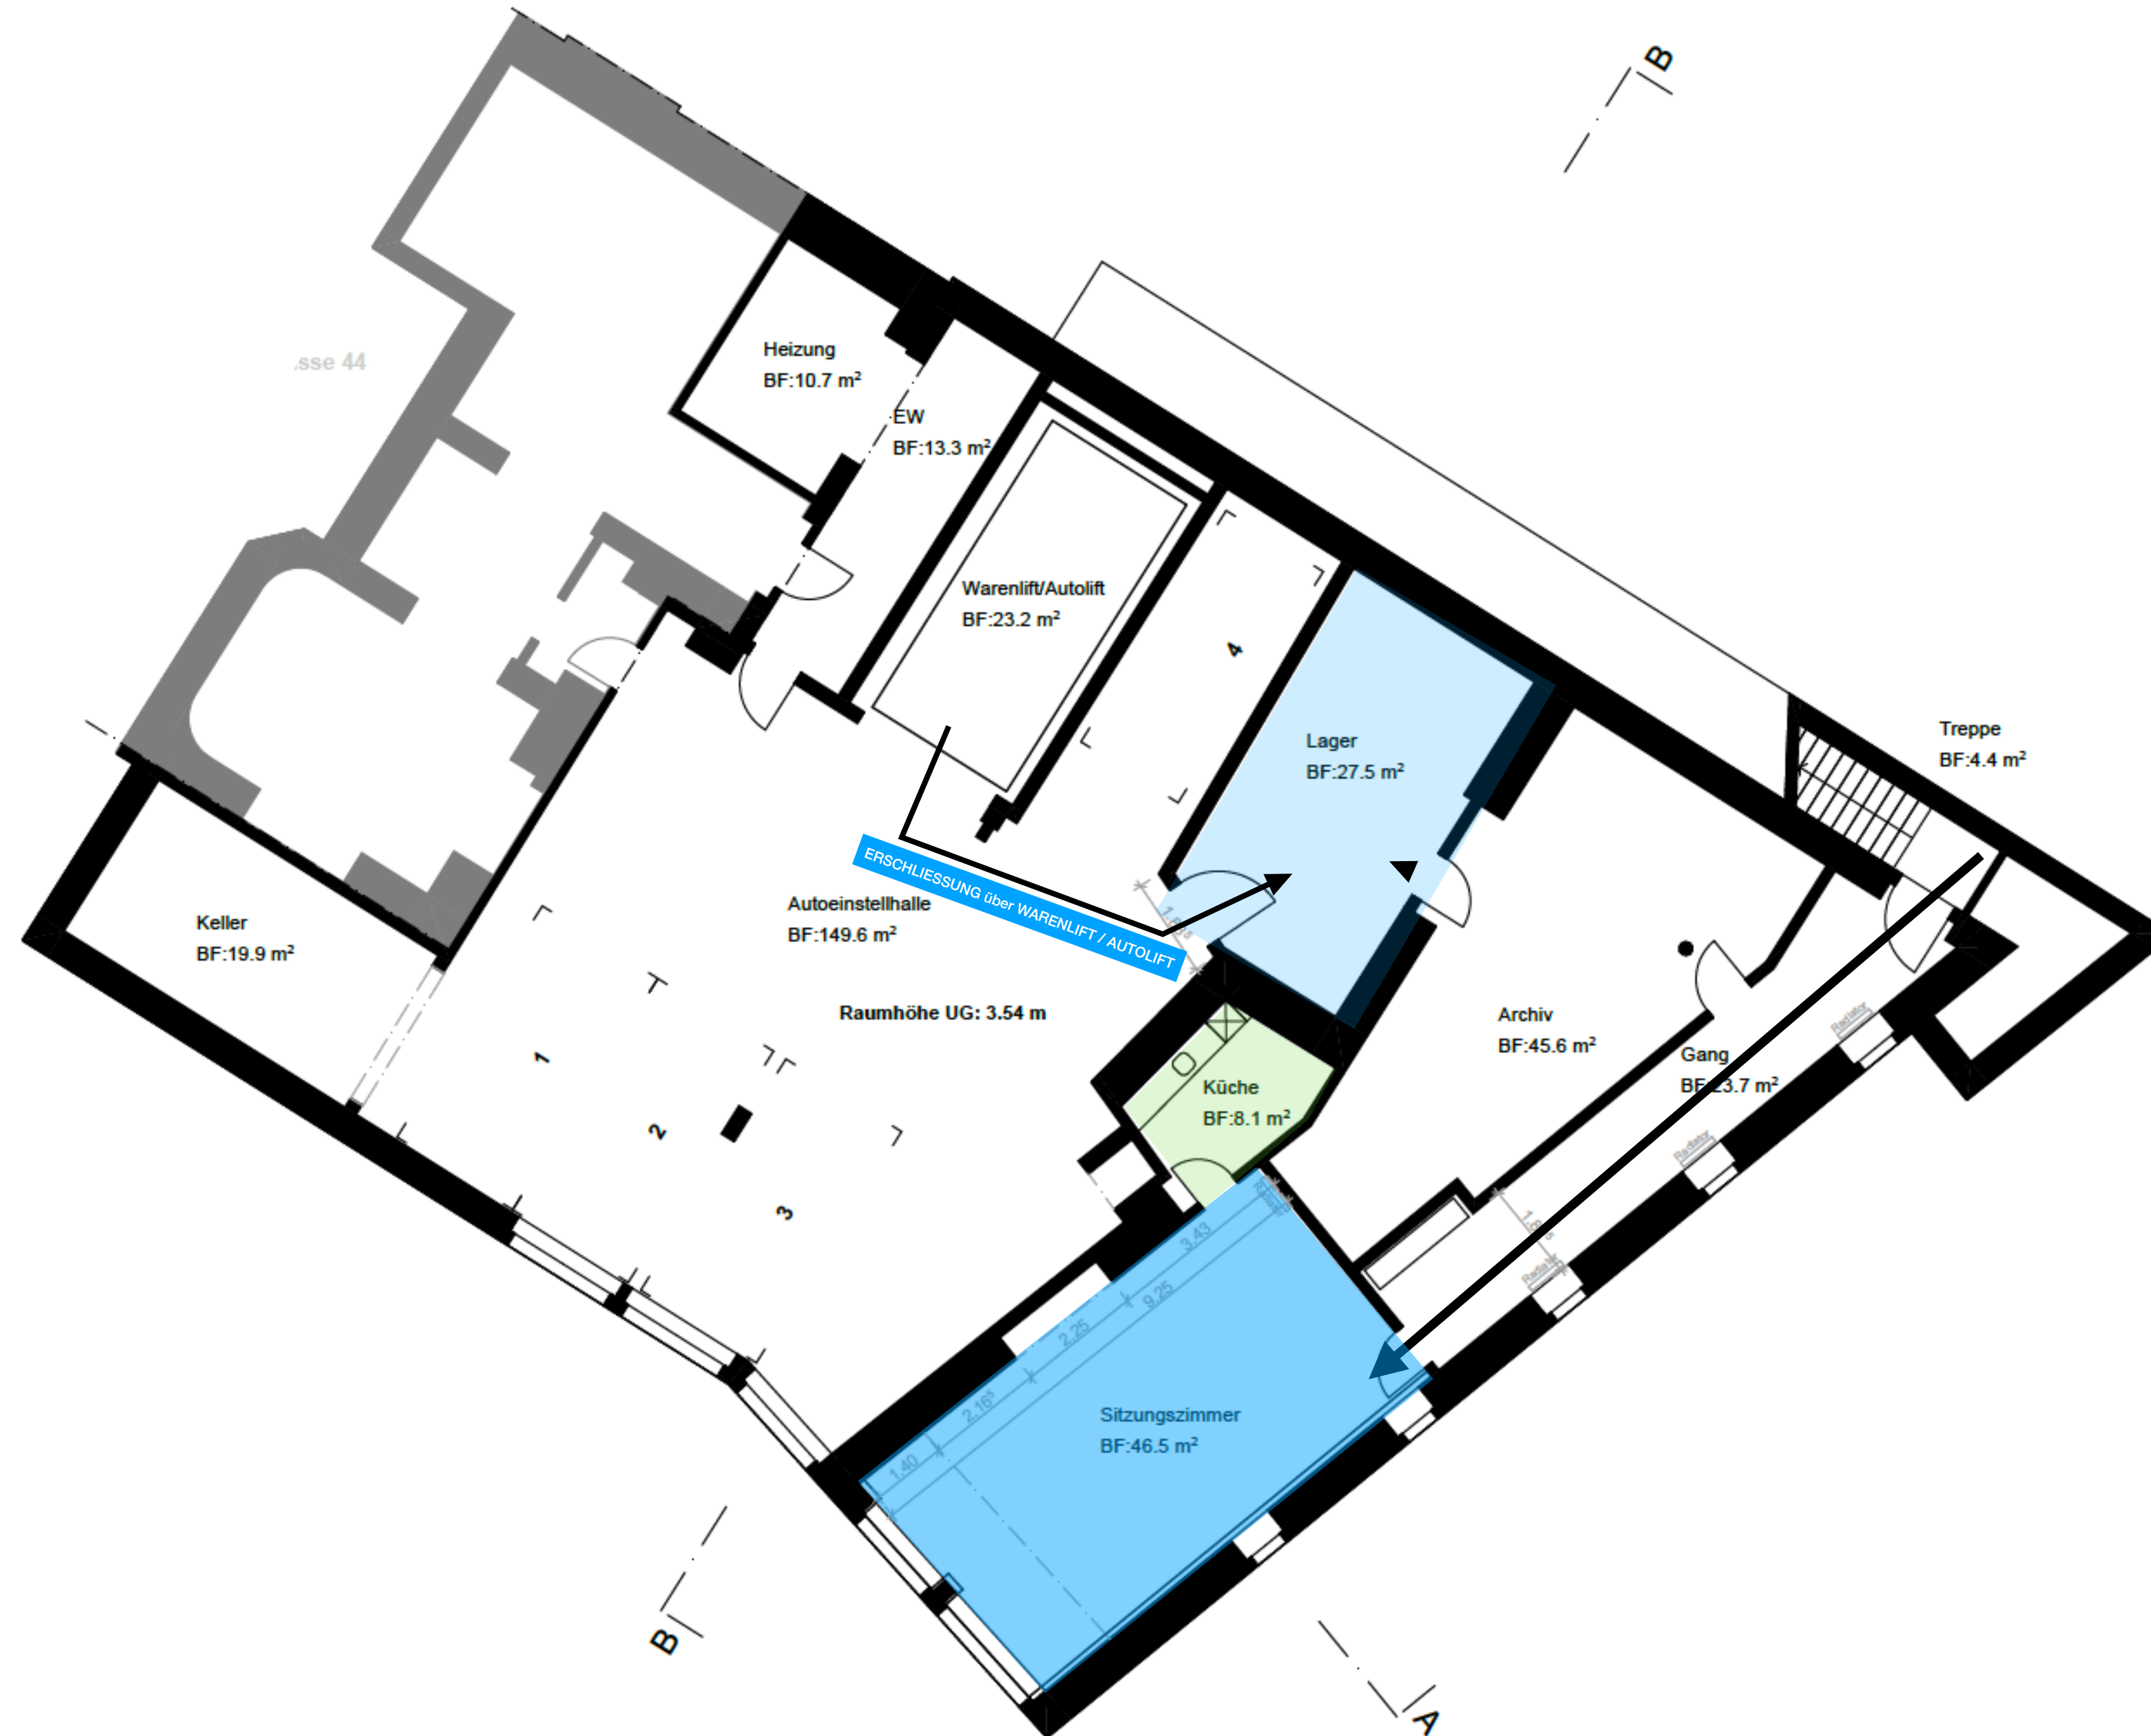

- Individual leasing of workplaces and shared offices
- Furnished
- Meeting room for co-use

ACTIVITY & MEETING

- Meeting room for individual rental or regular use.

POP-UP STORE

- Pop-up store with front to the courtyard and storage area in the basement

POP-UP MARKET

- Defined outside area in the courtyard for use as a marketplace.

／ BUILDING

The historic Raemiburg building is located in the heart of Zurich, right next to the Kunsthaus and Schauspielhaus.

／ HISTORY

As a former sausage factory, the property exudes a charm that is second to none. A unique property.

／ FLOORPLAN ENTRANCE GROUND FLOOR

FLOORPLAN SOUS-SOL MEETING ROOM

PROFILE MEETING ROOM

TEMPORARY!

RaemiBURG

OVERVIEW SITUATION POP-UP STORE

TEMPORARY!

RaemiBURG

DETAILS MEETING ROOM

maison
www.maison.co.uk

DETAILS MEETING ROOM

DETAILS MEETING ROOM