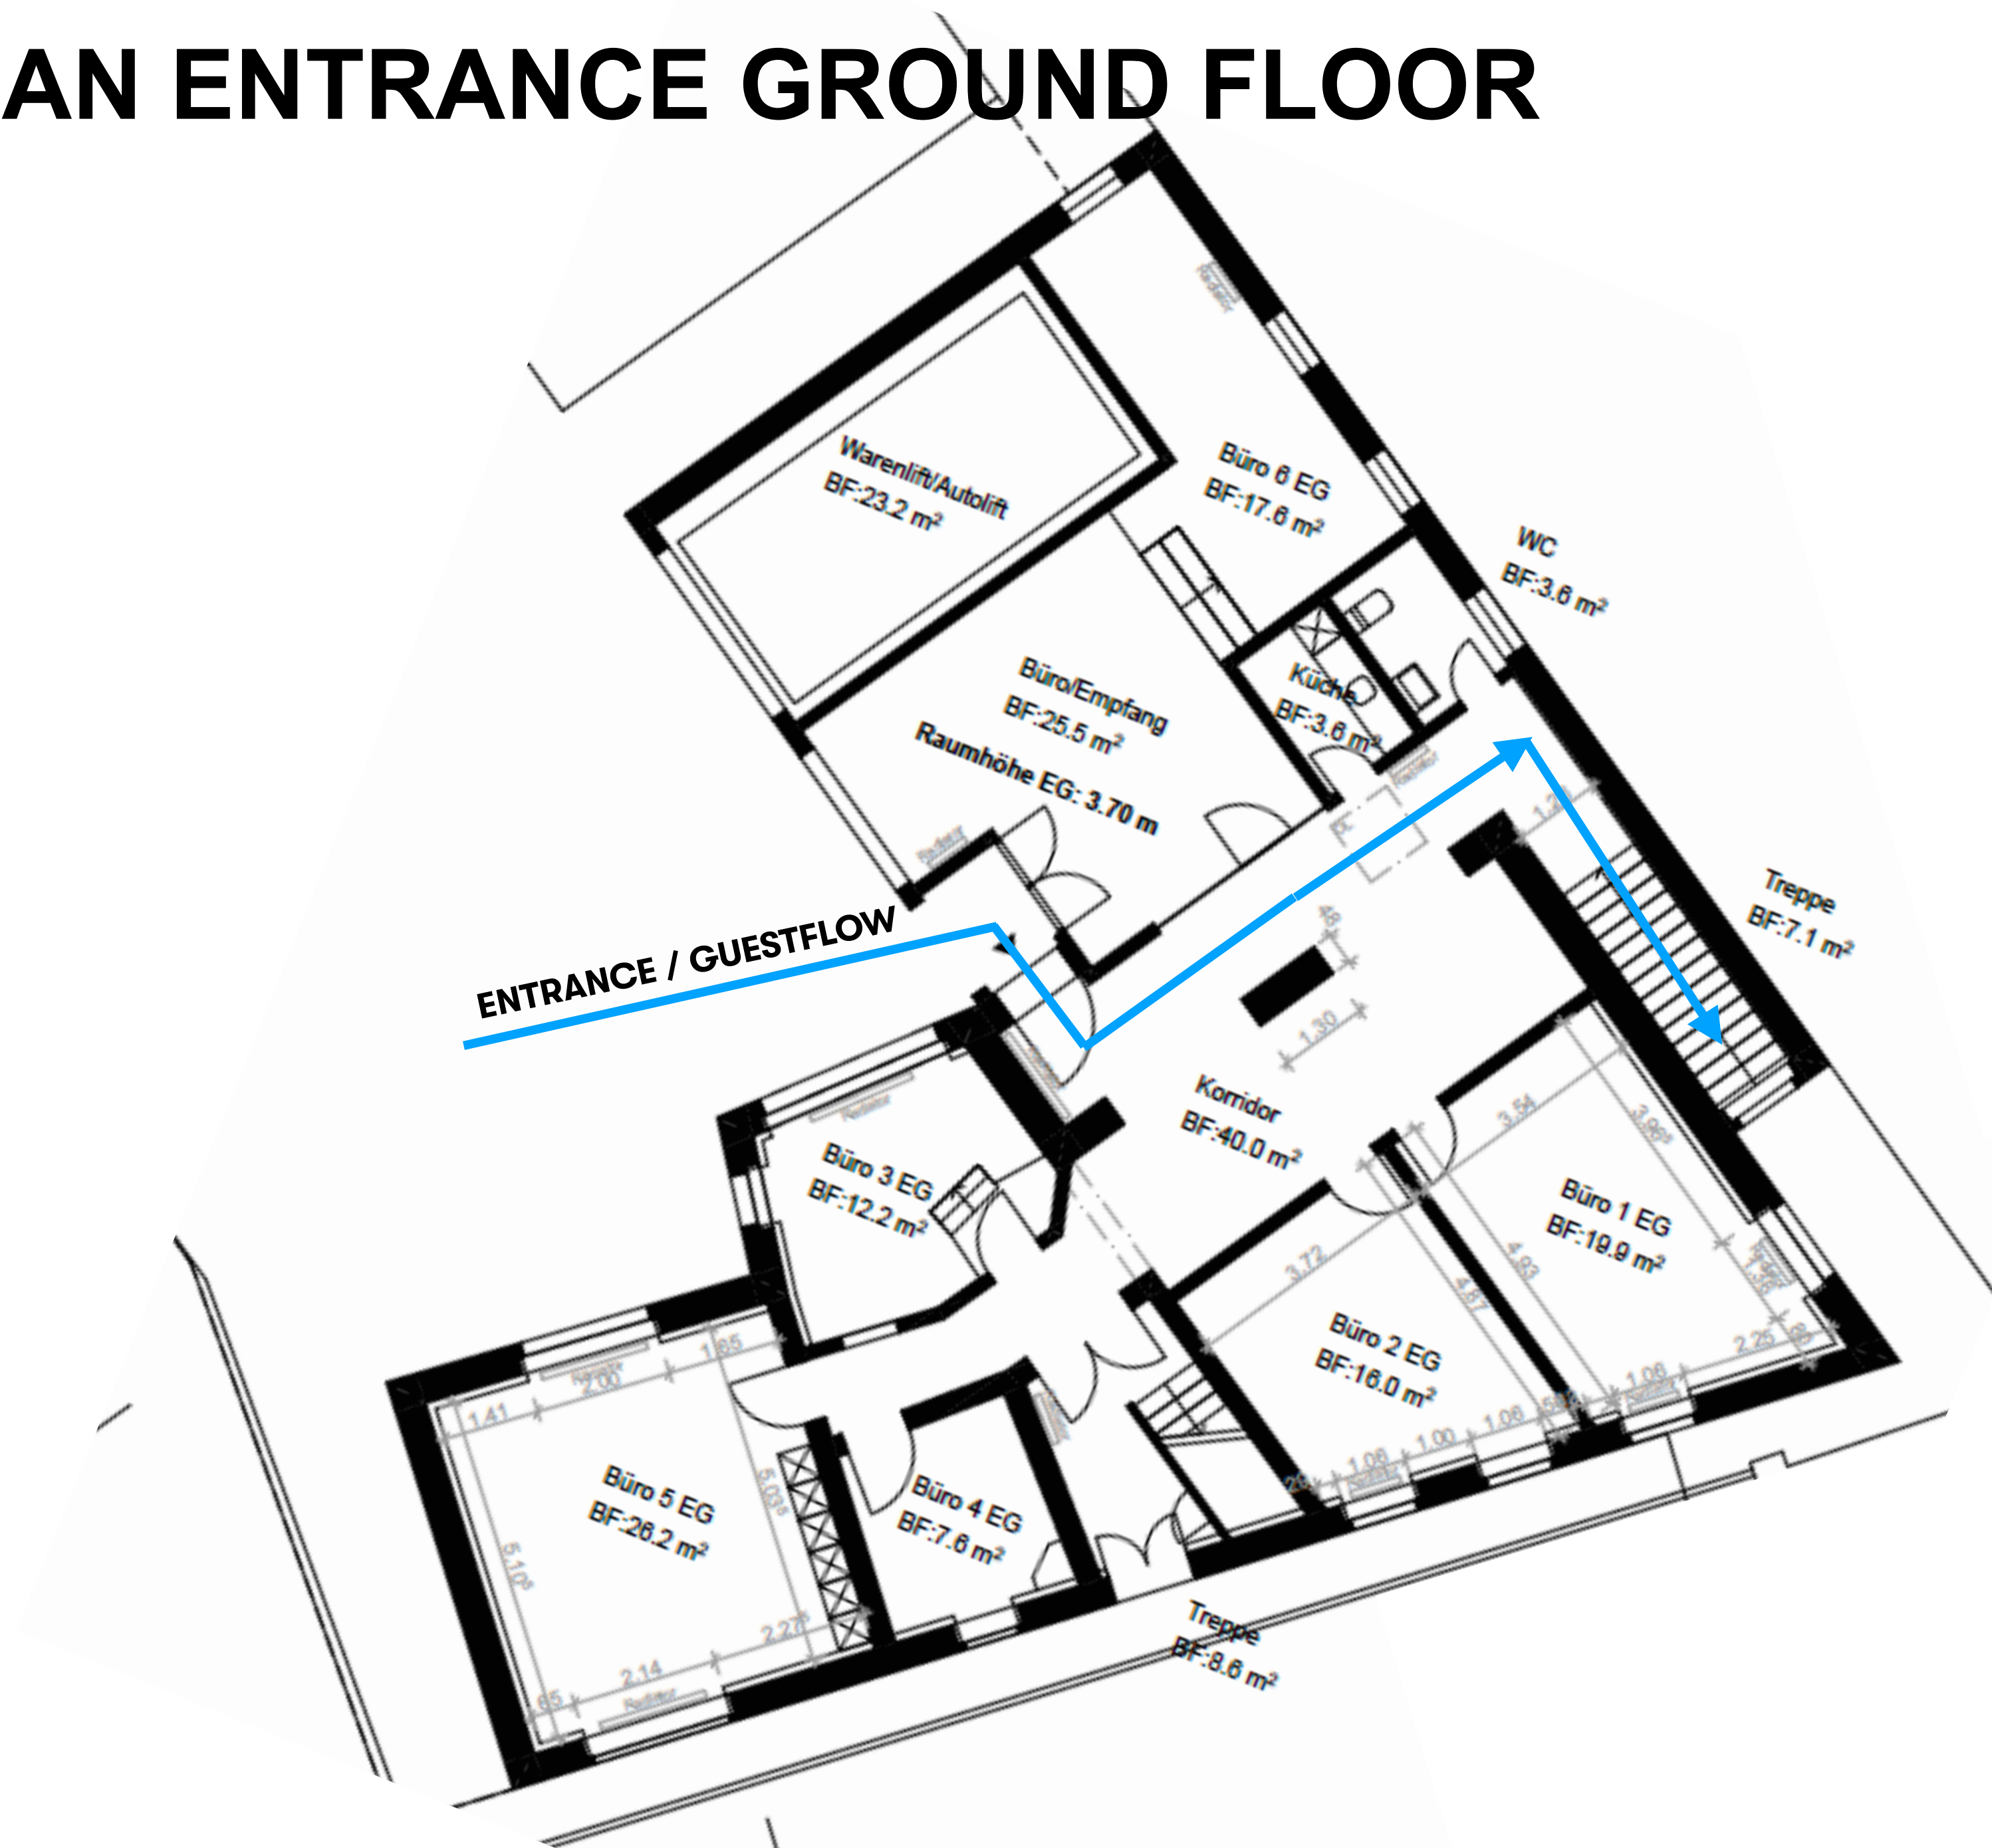

- Individual leasing of workplaces and shared offices
- Furnished
- Meeting room for co-use

ACTIVITY & MEETING

- Meeting room for individual rental or regular use.

POP-UP STORE

- Pop-up store with front to the courtyard and storage area in the basement

POP-UP MARKET

- Defined outside area in the courtyard for use as a marketplace.

／ BUILDING

The historic Raemiburg building is located in the heart of Zurich, right next to the Kunsthaus and Schauspielhaus.

／ HISTORY

As a former sausage factory, the property exudes a charm that is second to none. A unique property.

／ FLOORPLAN ENTRANCE GROUND FLOOR

FLOORPLAN SOUS-SOL MEETING ROOM

PROFILE MEETING ROOM

TEMPORARY!