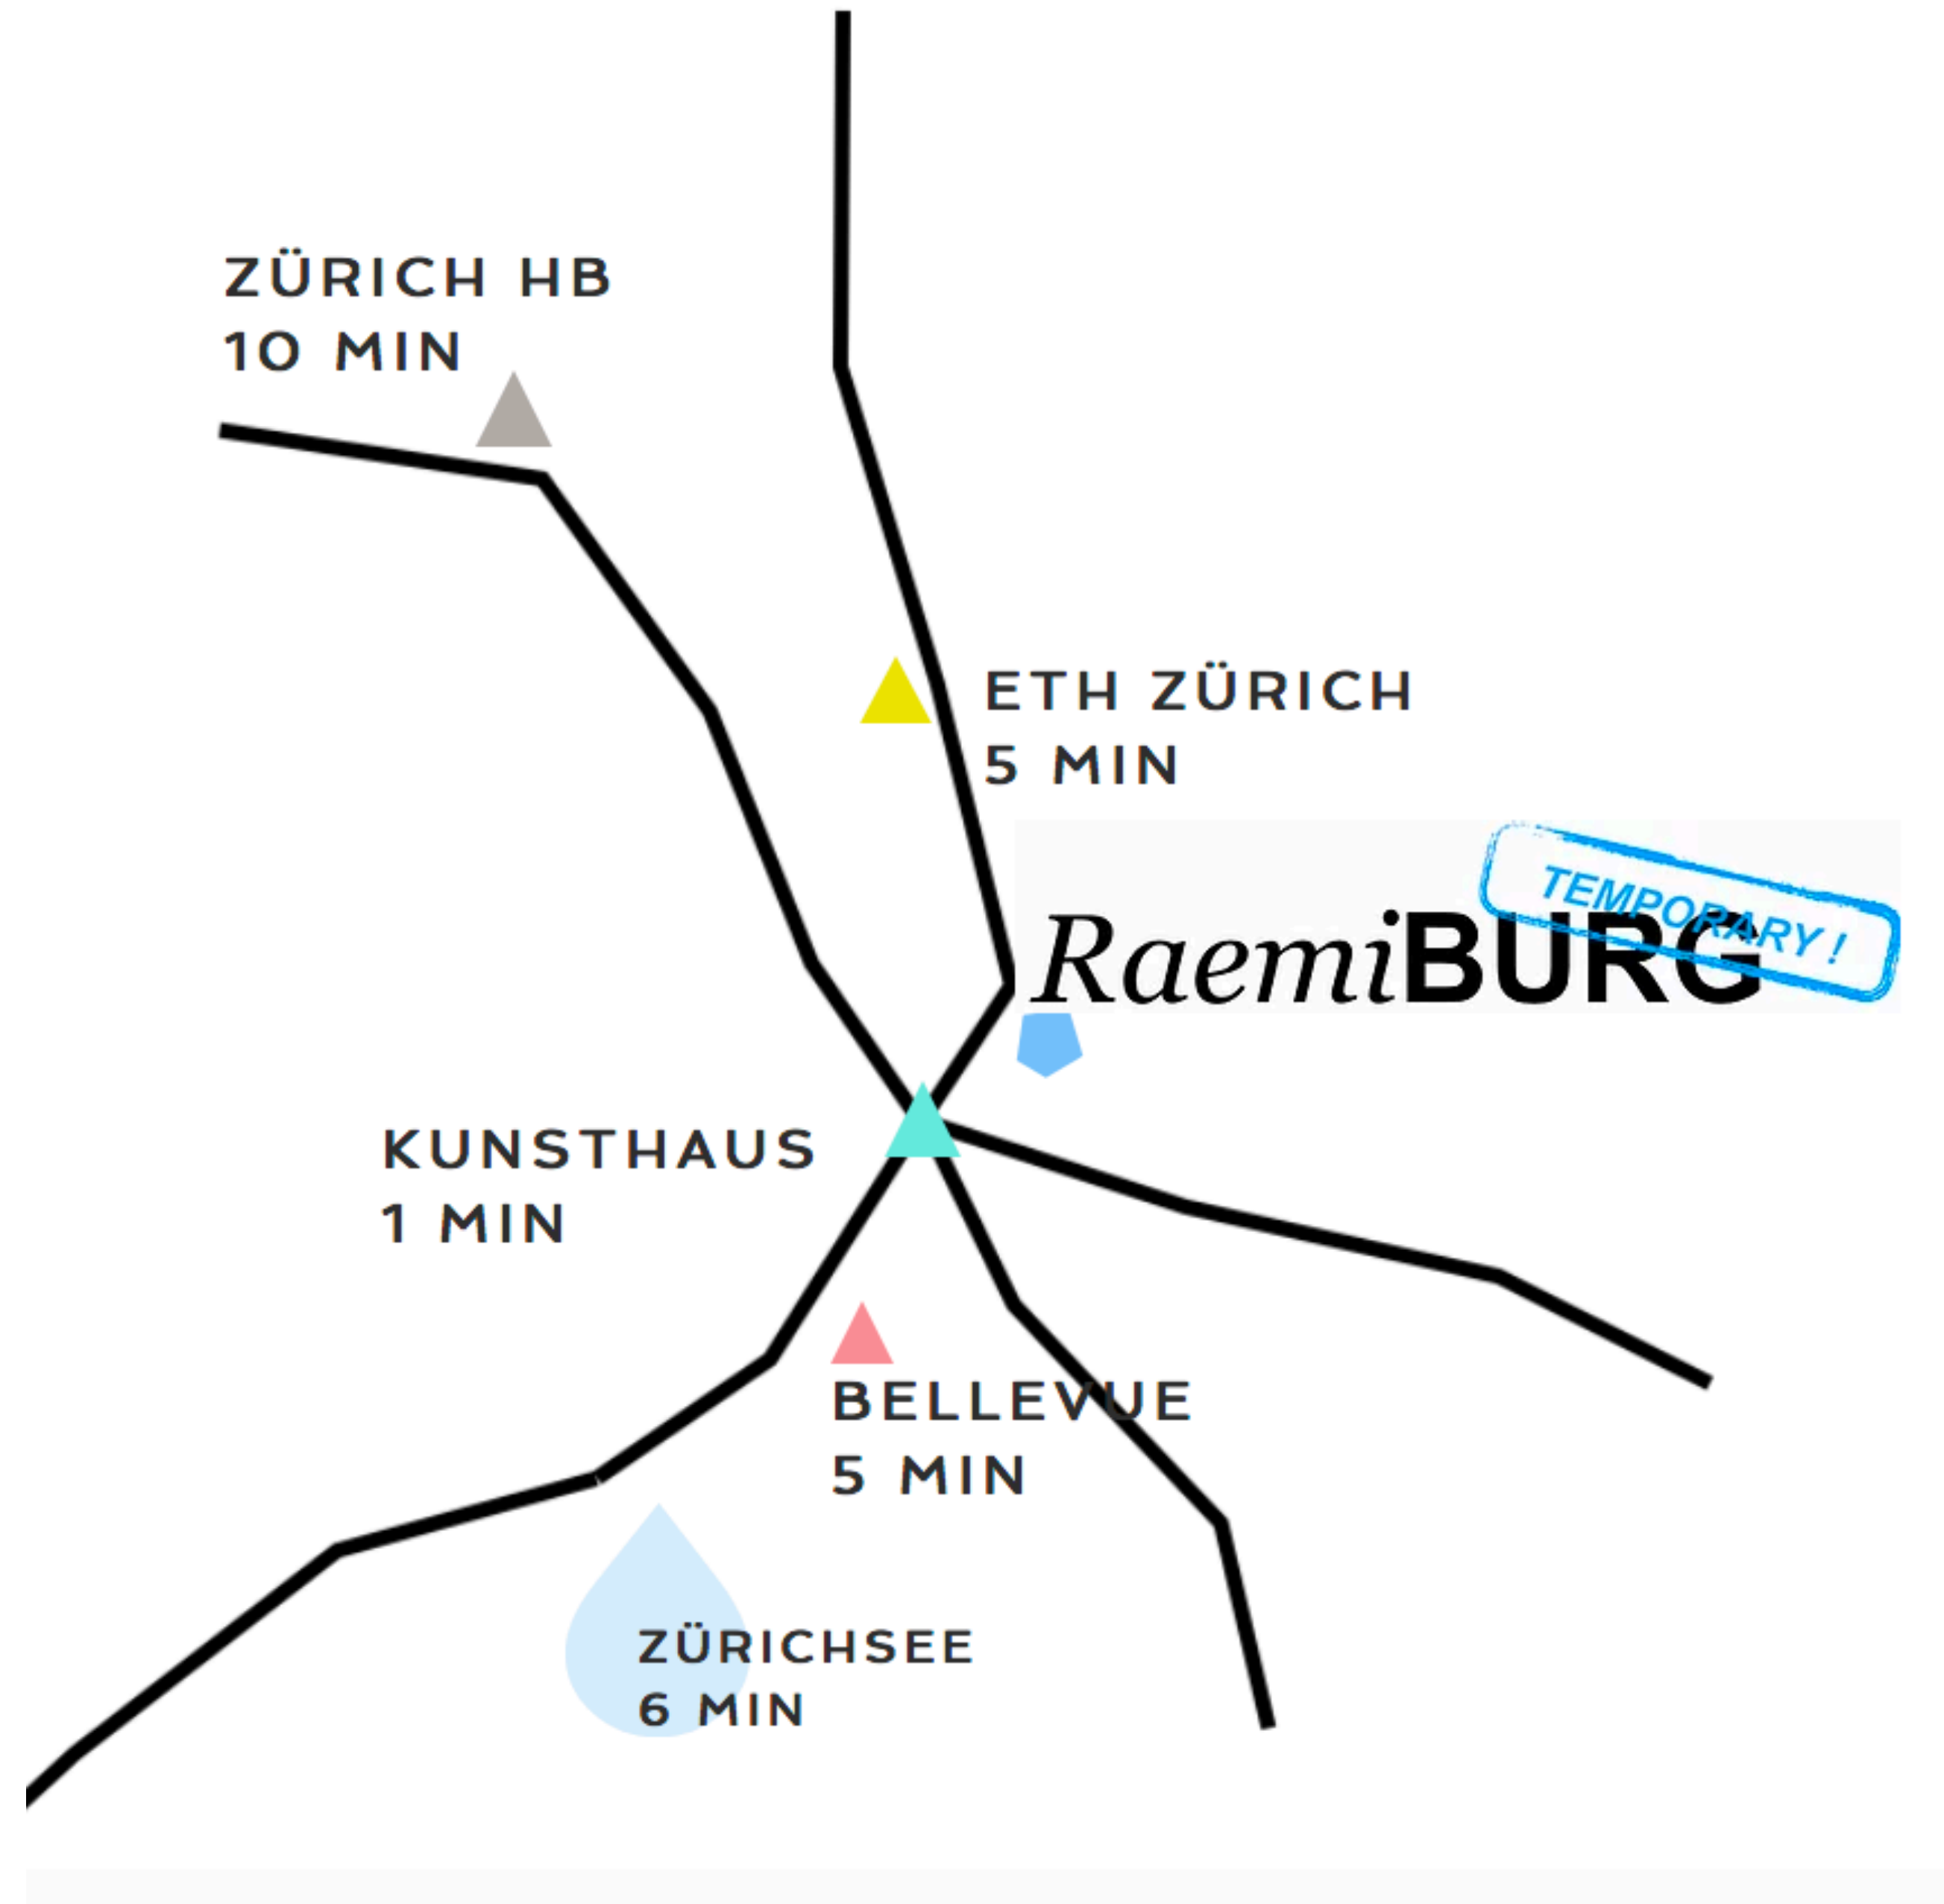

POP-UP MARKET

- Defined outside area in the courtyard for use as a marketplace.

／ BUILDING

The historic Raemiburg building is located in the heart of Zurich, right next to the Kunsthaus and Schauspielhaus.

COSTS

Rental fee / day **1'080.00 CHF**

- excl. VAT
- incl. additional costs (heating / water / power)
- Currency: Swiss Franc CHF

SITUATION

WELL CONNECTED

The Raemiburg is right next to the Kunsthaus, at Raemistrasse 46. Well connected with tram lines 3, 5, 9 and 11 as well as bus lines 31 & 33, the transport hubs Bellevue, Zurich HB and Stadelhofen train station can be reached in around 5 -10 minutes.