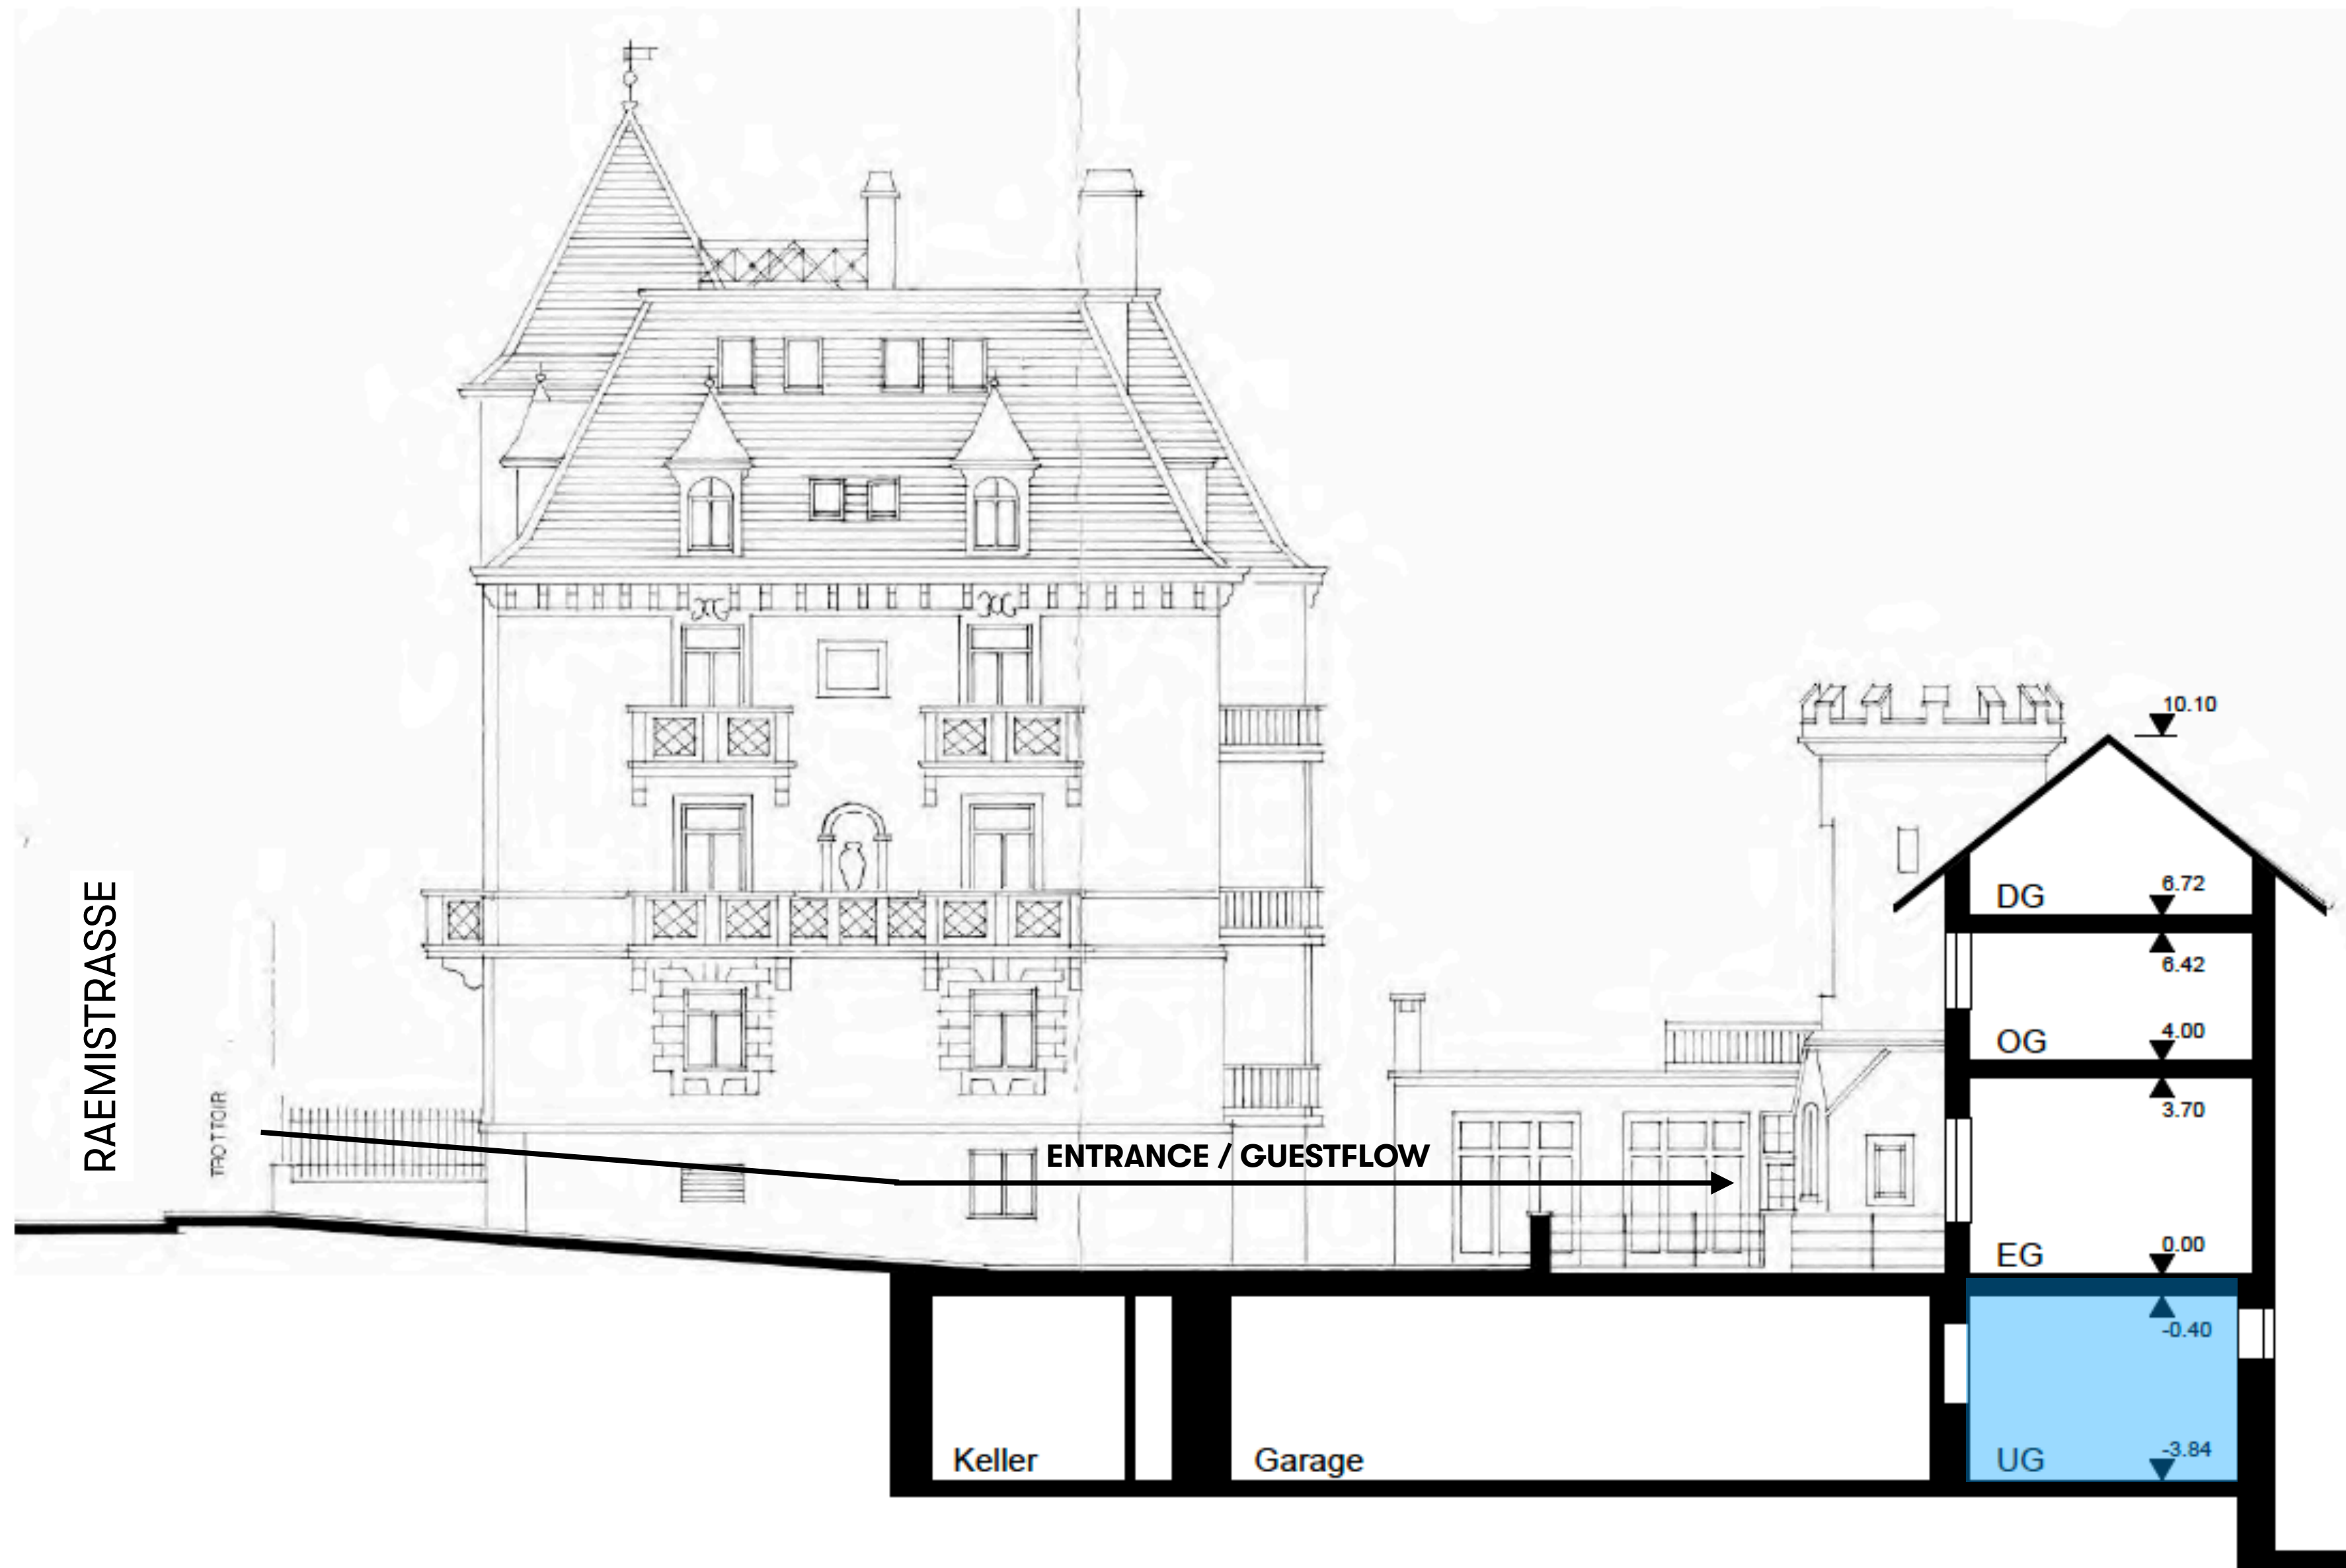

POP-UP MARKET

- Defined outside area in the courtyard for use as a marketplace.

／ BUILDING

The historic Raemiburg building is located in the heart of Zurich, right next to the Kunsthaus and Schauspielhaus.

／ HISTORY

As a former sausage factory, the property exudes a charm that is second to none. A unique property.

／ FLOORPLAN ENTRANCE GROUND FLOOR

FLOORPLAN SOUS-SOL MEETING ROOM

PROFILE MEETING ROOM

TEMPORARY!

RaemiBURG

OVERVIEW SITUATION POP-UP STORE

TEMPORARY!

RaemiBURG

DETAILS MEETING ROOM

maison
www.maison.co.uk

DETAILS MEETING ROOM

DETAILS MEETING ROOM